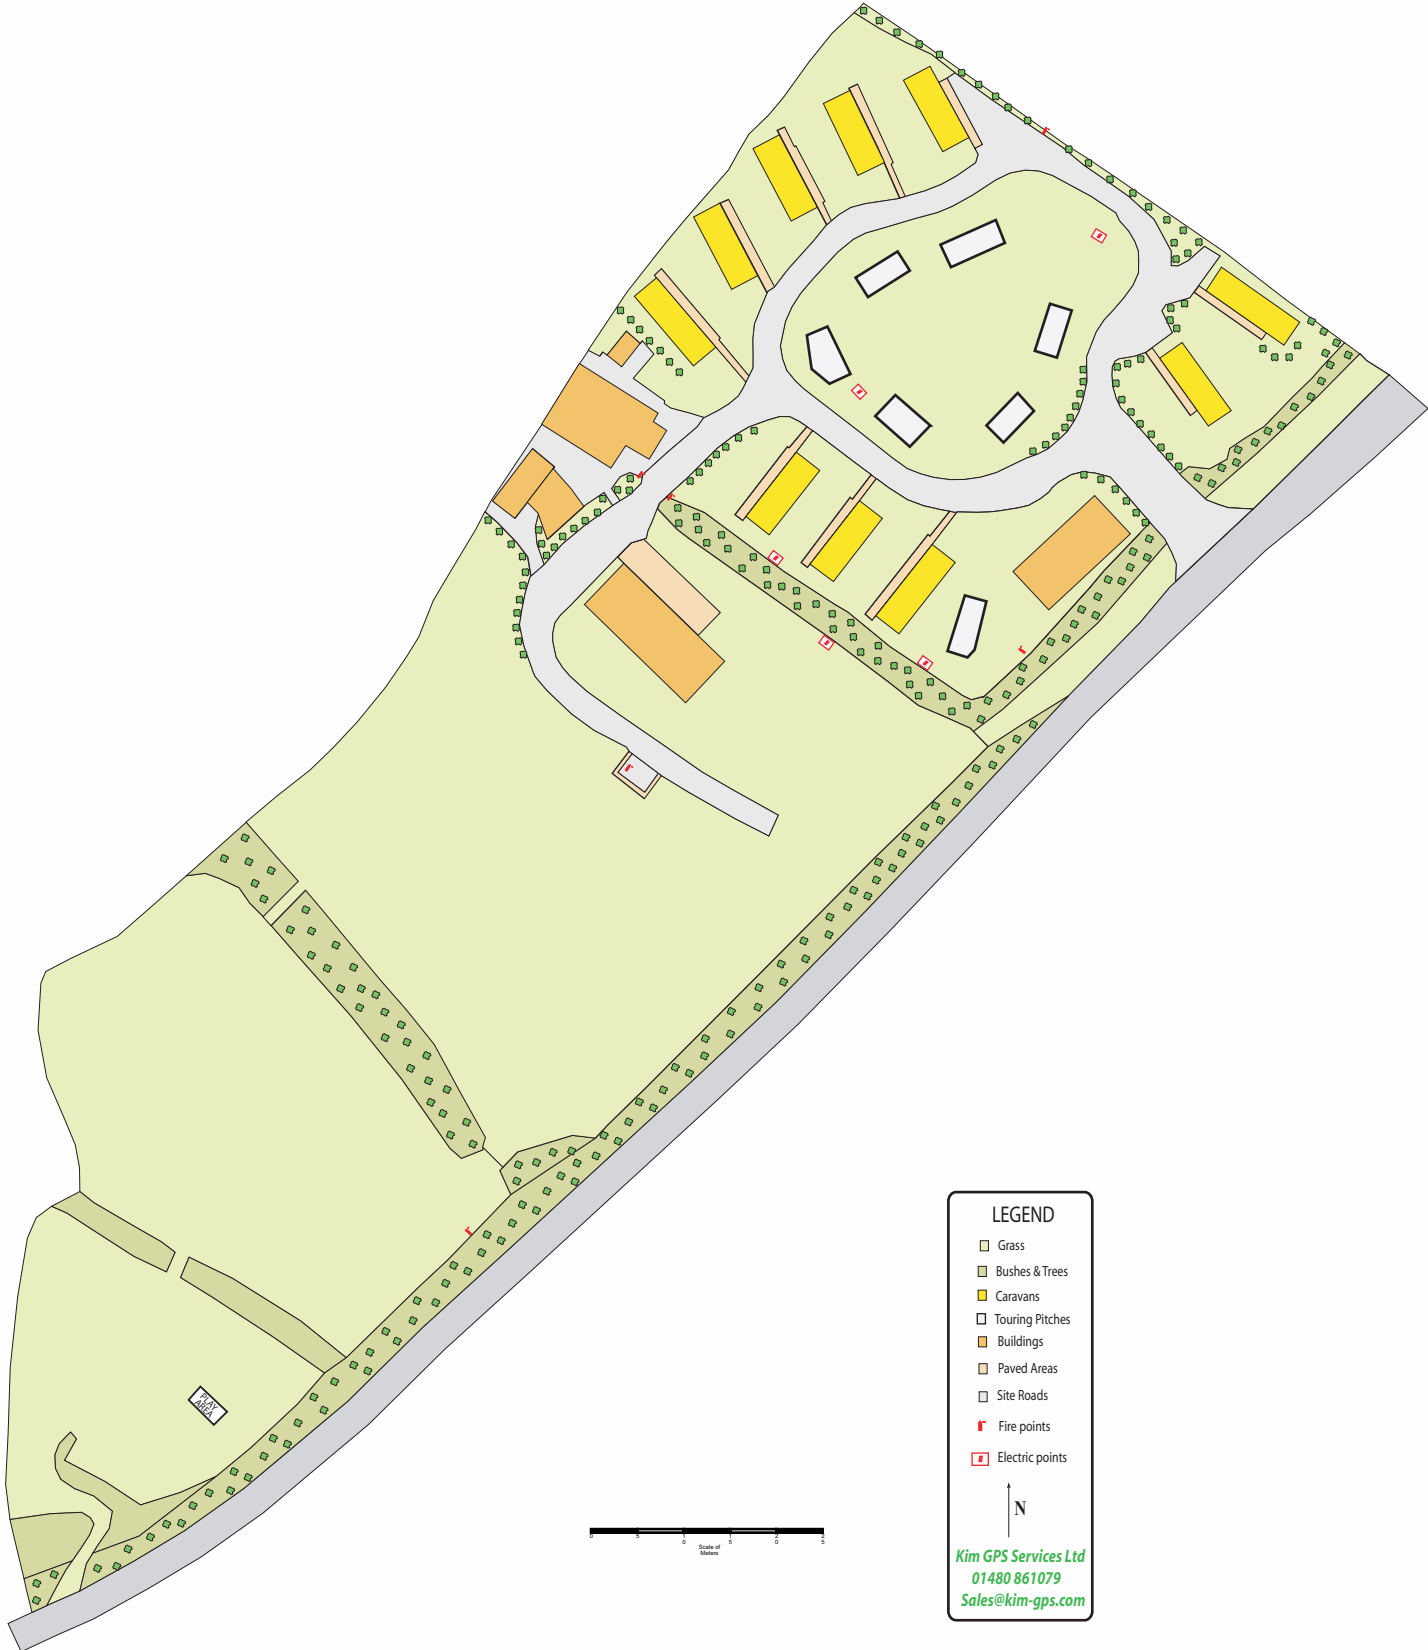

# POLRUAN HOLIDAYS

**LEGEND**

- Grass
- Bushes & Trees
- Caravans
- Touring Pitches
- Buildings
- Paved Areas
- Site Roads
- Fire points
- Electric points

N

Kim GPS Services Ltd  
01480 861079  
Sales@kim-gps.com